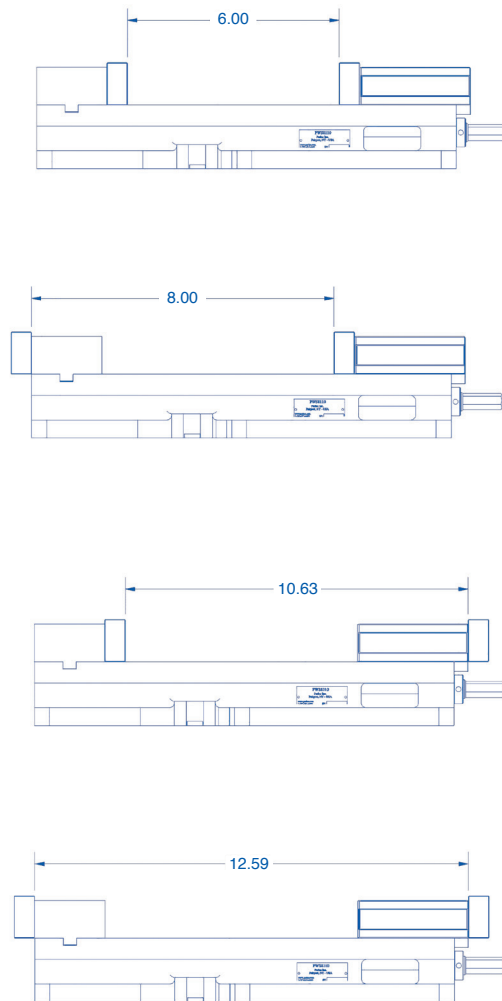

NEW 4" Single Station Vise by TE-CO

Priced 15-20% less than comparable models, the PWS-4600 has it all.

Featuring the largest opening in its class of **six inches**. The angled slide and locking jaw design prevents lifting of the moveable jaw.

**LIST PRICE:
\$465.00**

**6 INCH
OPENING!**

Features:

- Up to 7,000 lbs. of clamping force
- Bed height matched to size 2.250" +/- 0.0005"
- Repeatability within 0.001"
- Hardened vise bed and jaw plates.
- Outside rail edges of the body are machined.
- Sealed bearing system reduces clamping pressure and increases bearing life.
- Stationary jaw has machined keyway for alignment of the vise and includes alignment rail for quick setups.
- Footprint and distance from keyway to stationary jaw same as major competitor.

HIGH QUALITY WITHOUT THE HIGH PRICE!

Contact us today for more information

800-543-4071 www.te-co.com

109 Quinter Farm Road Union, OH 45322

PWS-4600 4" Single Station Vice

SPECIFICATIONS

TOP VIEW

JAW PLATE POSITION