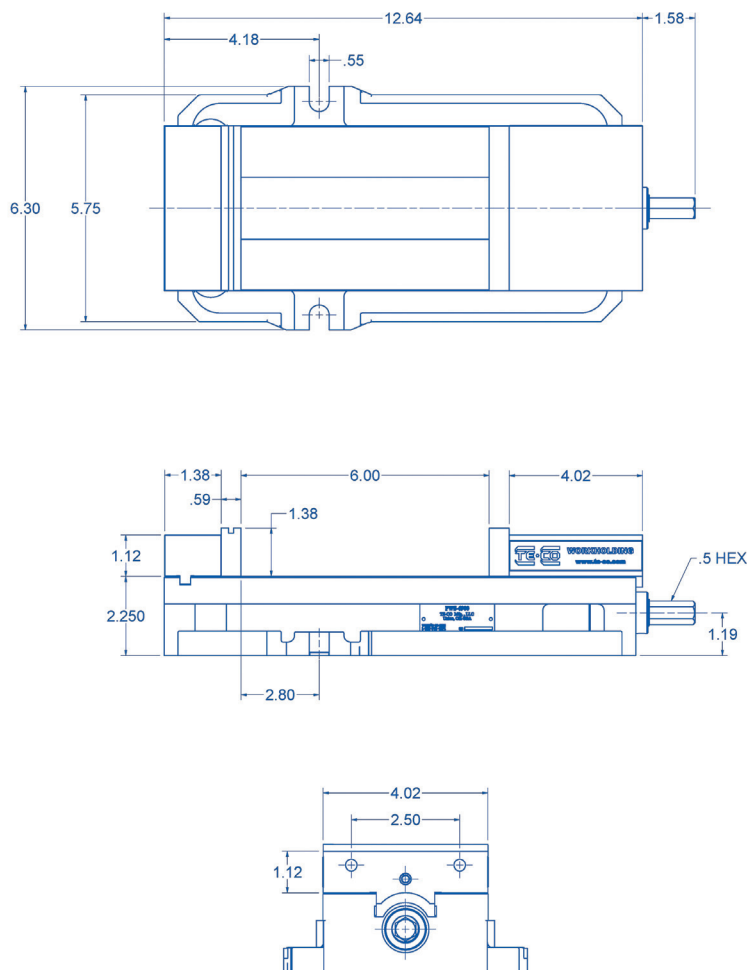

**LIST PRICE:
\$465.00**

**6 INCH
OPENING!**

Features:

- Up to 7,000 lbs. of clamping force
- Bed height matched to size 2.250" +/- 0.0005"
- Repeatability within 0.001"
- Hardened vise bed and jaw plates.
- Outside rail edges of the body are machined.
- Sealed bearing system reduces clamping pressure and increases bearing life.
- Stationary jaw has machined keyway for alignment of the vise and includes alignment rail for quick setups.
- Footprint and distance from keyway to stationary jaw same as major competitor.

HIGH QUALITY WITHOUT THE HIGH PRICE!

Contact us today for more information

800-543-4071 www.te-co.com

109 Quinter Farm Road Union, OH 45322

PWS-4600 4" Single Station Vice

SPECIFICATIONS

TOP VIEW

JAW PLATE POSITION