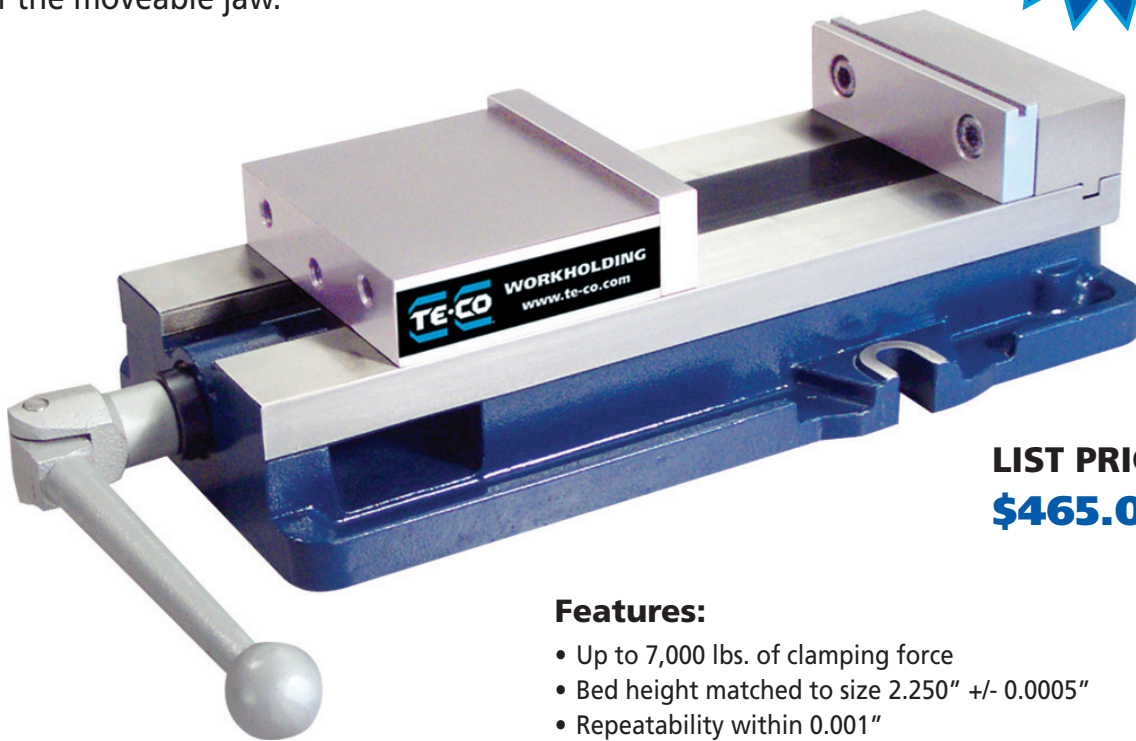

NEW 4" Single Station Vise by TE-CO

Priced 15-20% less than comparable models, the PWS-4600 has it all.

Featuring the largest opening in its class of **six inches**. The angled slide and locking jaw design prevents lifting of the moveable jaw.

**LIST PRICE:
\$465.00**

**6 INCH
OPENING!**

Features:

- Up to 7,000 lbs. of clamping force
- Bed height matched to size 2.250" +/- 0.0005"
- Repeatability within 0.001"
- Hardened vise bed and jaw plates.
- Outside rail edges of the body are machined.
- Sealed bearing system reduces clamping pressure and increases bearing life.
- Stationary jaw has machined keyway for alignment of the vise and includes alignment rail for quick setups.
- Footprint and distance from keyway to stationary jaw same as major competitor.

HIGH QUALITY WITHOUT THE HIGH PRICE!

Contact us today for more information

800-543-4071 www.te-co.com

109 Quinter Farm Road Union, OH 45322

PWS-4600 4" Single Station Vice

SPECIFICATIONS

TOP VIEW

JAW PLATE POSITION

Contact us today for more information

800-543-4071 www.te-co.com
109 Quinter Farm Road Union, OH 45322

6" and 8"
Single Station Vice
also available!