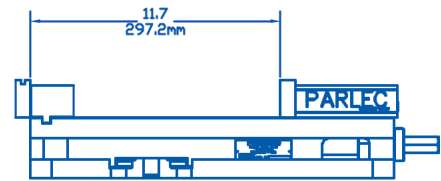

**LIST PRICE:
\$485.00**

**9 INCH
OPENING!**

Features:

- Up to 8,200 lbs. of clamping force
- Bed height matched to size 2.875" (73.025mm) +/- 0.0005"
- Repeatability within 0.001"
- Hardened vise bed and jaw plates.
- Outside rail edges of the body are machined.
- Sealed bearing system reduces clamping pressure and increases bearing life.
- Stationary jaw has machined keyway for alignment of the vise and includes alignment rail for quick setups.
- Footprint and distance from keyway to stationary jaw same as major competitor.

HIGH QUALITY WITHOUT THE HIGH PRICE!

Contact us today for more information

800-543-4071 www.te-co.com

109 Quinter Farm Road Union, OH 45322

PWS-6900 6" Single Station Vice

SPECIFICATIONS

TOP VIEW

JAW PLATE POSITION