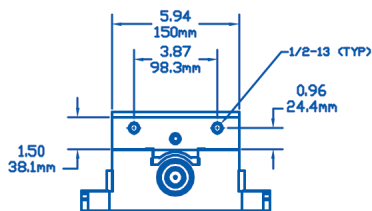

PWS-6900 6" Single Station Vice

SPECIFICATIONS

JAW PLATE POSITION

FRONT VIEW

Contact us today for more information

800-543-4071 www.te-co.com

109 Quinter Farm Road Union, OH 45322

NEW PWS-8110
8" Single Station Vice
also available!