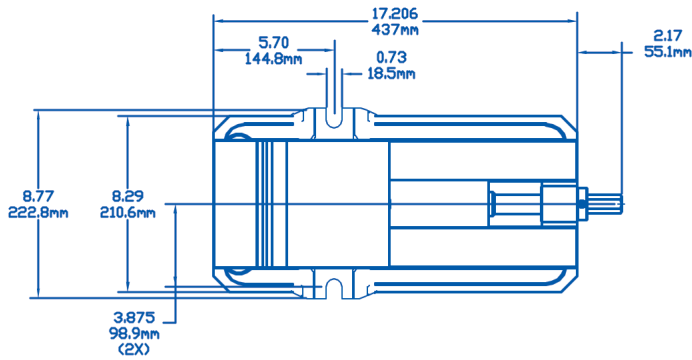

**LIST PRICE:
\$485.00**

**9 INCH
OPENING!**

Features:

- Up to 8,200 lbs. of clamping force
- Bed height matched to size 2.875" (73.025mm) +/- 0.0005"
- Repeatability within 0.001"
- Hardened vise bed and jaw plates.
- Outside rail edges of the body are machined.
- Sealed bearing system reduces clamping pressure and increases bearing life.
- Stationary jaw has machined keyway for alignment of the vise and includes alignment rail for quick setups.
- Footprint and distance from keyway to stationary jaw same as major competitor.

HIGH QUALITY WITHOUT THE HIGH PRICE!

Contact us today for more information

800-543-4071 www.te-co.com

109 Quinter Farm Road Union, OH 45322

PWS-6900 6" Single Station Vice

SPECIFICATIONS

TOP VIEW

JAW PLATE POSITION

SIDE VIEW

FRONT VIEW

Contact us today for more information

800-543-4071 www.te-co.com

109 Quinter Farm Road Union, OH 45322

NEW PWS-8110
8" Single Station Vice
also available!