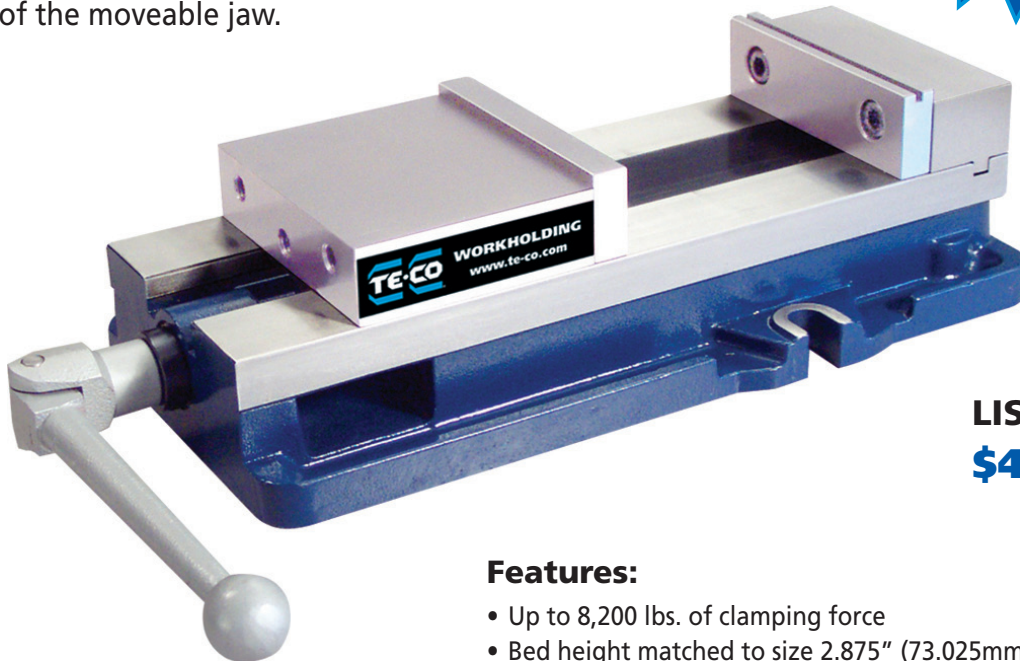

NEW 6" Single Station Parlec Vise by TE-CO

Priced 15-20% less than comparable models, the PWS-6900 has it all.

Featuring the largest opening in its class of **nine inches** and a **more robust main screw** that can handle higher torque loads and transmit higher clamping pressure. The angled slide and locking jaw design prevents lifting of the moveable jaw.

**LIST PRICE:
\$485.00**

**9 INCH
OPENING!**

Features:

- Up to 8,200 lbs. of clamping force
- Bed height matched to size 2.875" (73.025mm) +/- 0.0005"
- Repeatability within 0.001"
- Hardened vise bed and jaw plates.
- Outside rail edges of the body are machined.
- Sealed bearing system reduces clamping pressure and increases bearing life.
- Stationary jaw has machined keyway for alignment of the vise and includes alignment rail for quick setups.
- Footprint and distance from keyway to stationary jaw same as major competitor.

HIGH QUALITY WITHOUT THE HIGH PRICE!

Contact us today for more information

800-543-4071 www.te-co.com

109 Quinter Farm Road Union, OH 45322

PWS-6900 6" Single Station Vice

SPECIFICATIONS

TOP VIEW

JAW PLATE POSITION

SIDE VIEW

FRONT VIEW

Contact us today for more information

800-543-4071 www.te-co.com

109 Quinter Farm Road Union, OH 45322

NEW PWS-8110
8" Single Station Vice
also available!