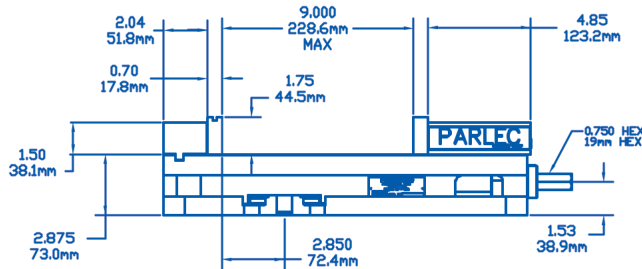

**LIST PRICE:
\$485.00**

**9 INCH
OPENING!**

Features:

- Up to 8,200 lbs. of clamping force
- Bed height matched to size 2.875" (73.025mm) +/- 0.0005"
- Repeatability within 0.001"
- Hardened vise bed and jaw plates.
- Outside rail edges of the body are machined.
- Sealed bearing system reduces clamping pressure and increases bearing life.
- Stationary jaw has machined keyway for alignment of the vise and includes alignment rail for quick setups.
- Footprint and distance from keyway to stationary jaw same as major competitor.

HIGH QUALITY WITHOUT THE HIGH PRICE!

Contact us today for more information

800-543-4071 www.te-co.com

109 Quinter Farm Road Union, OH 45322

PWS-6900 6" Single Station Vice

SPECIFICATIONS

TOP VIEW

JAW PLATE POSITION

SIDE VIEW

FRONT VIEW

Contact us today for more information

800-543-4071 www.te-co.com

109 Quinter Farm Road Union, OH 45322

NEW PWS-8110
8" Single Station Vice
also available!